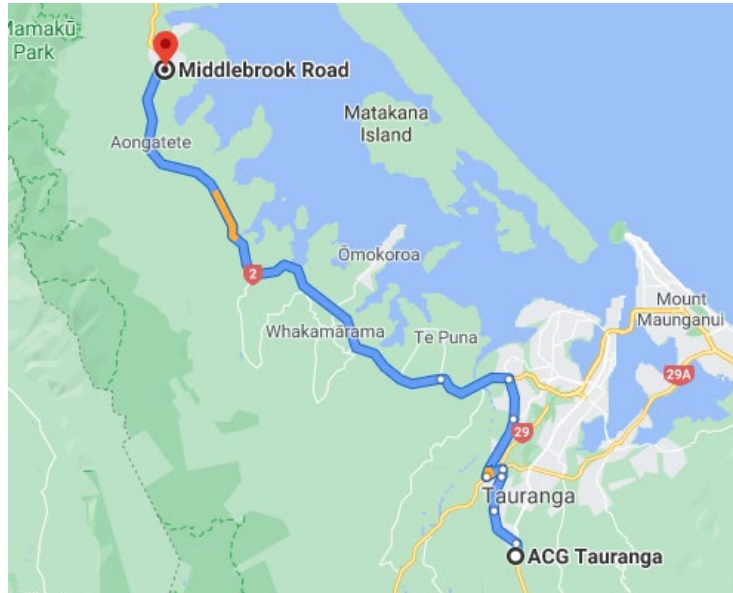

Maps & Stops – ACG Tauranga from January 2023

Katikati Direct Route:

Pickup location	Pickup time (AM)	Pricing Zone
Outside Rugby Club, Middlebrook Road	0700	5
Outside Lighthouse Café	0710	4
Bus Shelter Morton Road (AM only)	0715	4
Pahoia School (PM only)		3

ZONE	1	2	3	4	5
Return for 1 Term	\$429	\$590	\$779	\$800	\$820
AM or PM Only	\$256	\$354	\$465	\$480	\$492
10-Ride Ticket	\$73	\$98	\$129	\$132	\$135
One Off Ride	\$10	\$13	\$17	\$18	\$19

Zones are determined by distance from the bus stop to school