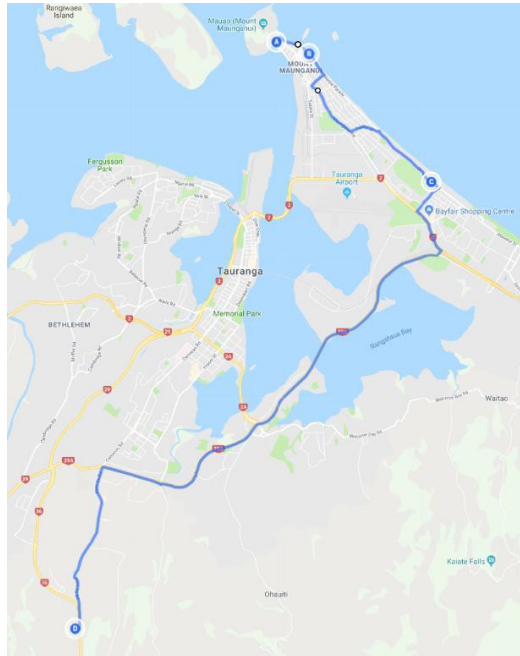

Maps & Stops – ACG Tauranga from January 2023

Mount Maunganui via Concord Direct Route:

Pickup location	Pickup time (AM)	Pricing Zone
Mount Hot Pools	0725	Mount Direct
36 Marine Parade	0725	Mount Direct
Cnr Clyde Street and Maunganui Road	0730	Mount Direct
18 Oceanbeach Road, outside Moa Park (PM only)		Mount Direct
76 Oceanbeach Road (PM only)		Mount Direct
Opposite Moa Street	0730	Mount Direct
158 Oceanbeach Road (PM only)		Mount Direct
177 Oceanbeach Road	0735	Mount Direct
224 Oceanbeach Road (PM only)		Mount Direct
267 Ocean Beach Road	0735	Mount Direct
Concord Avenue (between Carter & Farm)	0740	Mount Direct
Outside 33 Concord Ave (PM only)		Mount Direct
ACG Tauranga	0815	

	Return for 1 Term	AM or PM Only	10 Ride Ticket	One Off Ride
Mount Direct	\$760	\$455	\$127	\$17