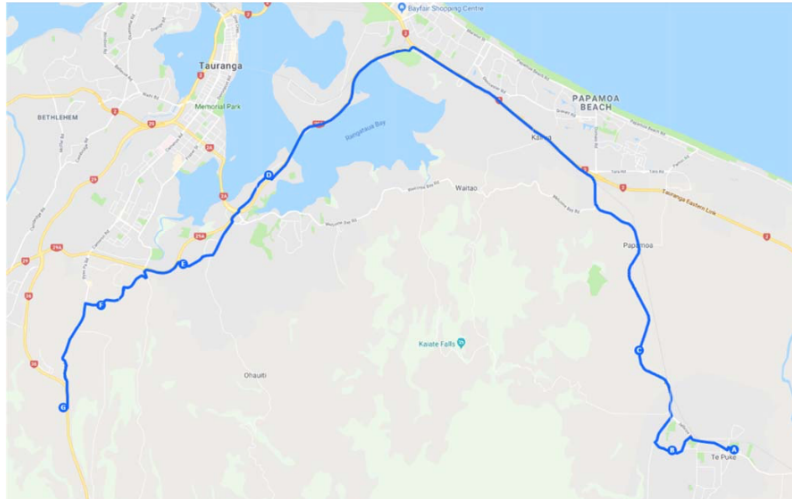

## Maps & Stops – ACG Tauranga from January 2023

### Te Puke Route (including Maungatapu, Ohauti, Pyes Pa Road):

Pickup location	Pickup time (AM)	Pricing Zone
571 Te Puke Highway	0700	3
Commerce Lane, Te Puke	0710	4
21 Macloughlin Drive, Te Puke	0715	4
590 Te Puke Highway	0725	3
Corner of Poplar Lane and Te Puke Highway	0730	3
End of Taipari St (309 Maungatapu Rd)	0735	2
14 Ohauti Rd	0740	1
74 Ohauti Rd	0740	1
Ohauti Four Square	0740	1
Opposite Change Point Church, Ohauti (AM Only)	0755	1
69 Poike Rd (PM Only)		1
Opp Veda Pl on Inverness Dr, Pyes Pa	0800	1
ACG Tauranga	0815	