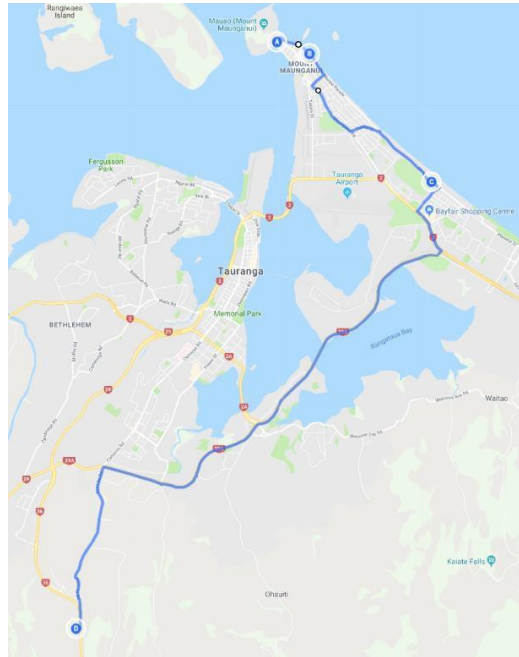

Mount Maunganui via Concord Direct Route:

	Return for 1 Term	AM or PM Only	10 Ride Ticket	One Off Ride
Mount Direct	\$760	\$455	\$127	\$17

Pickup location	Pickup time (AM)	Pricing Zone
Mount Hot Pools	0725	Mount Direct
36 Marine Parade	0725	Mount Direct
76 Marine Parade	0725	Mount Direct
Cnr Clyde Street and Maunganui Road	0730	Mount Direct
18 Oceanbeach Road, outside Moa Park (PM only)		Mount Direct
76 Oceanbeach Road (PM only)		Mount Direct
Opposite Moa Street	0730	Mount Direct
158 Oceanbeach Road (PM only)		Mount Direct
177 Oceanbeach Road	0735	Mount Direct
224 Oceanbeach Road (PM only)		Mount Direct
267 Ocean Beach Road	0735	Mount Direct
Concord Avenue (between Carter & Farm)	0740	Mount Direct
Outside 33 Concord Ave (PM only)		Mount Direct
ACG Tauranga	0815	